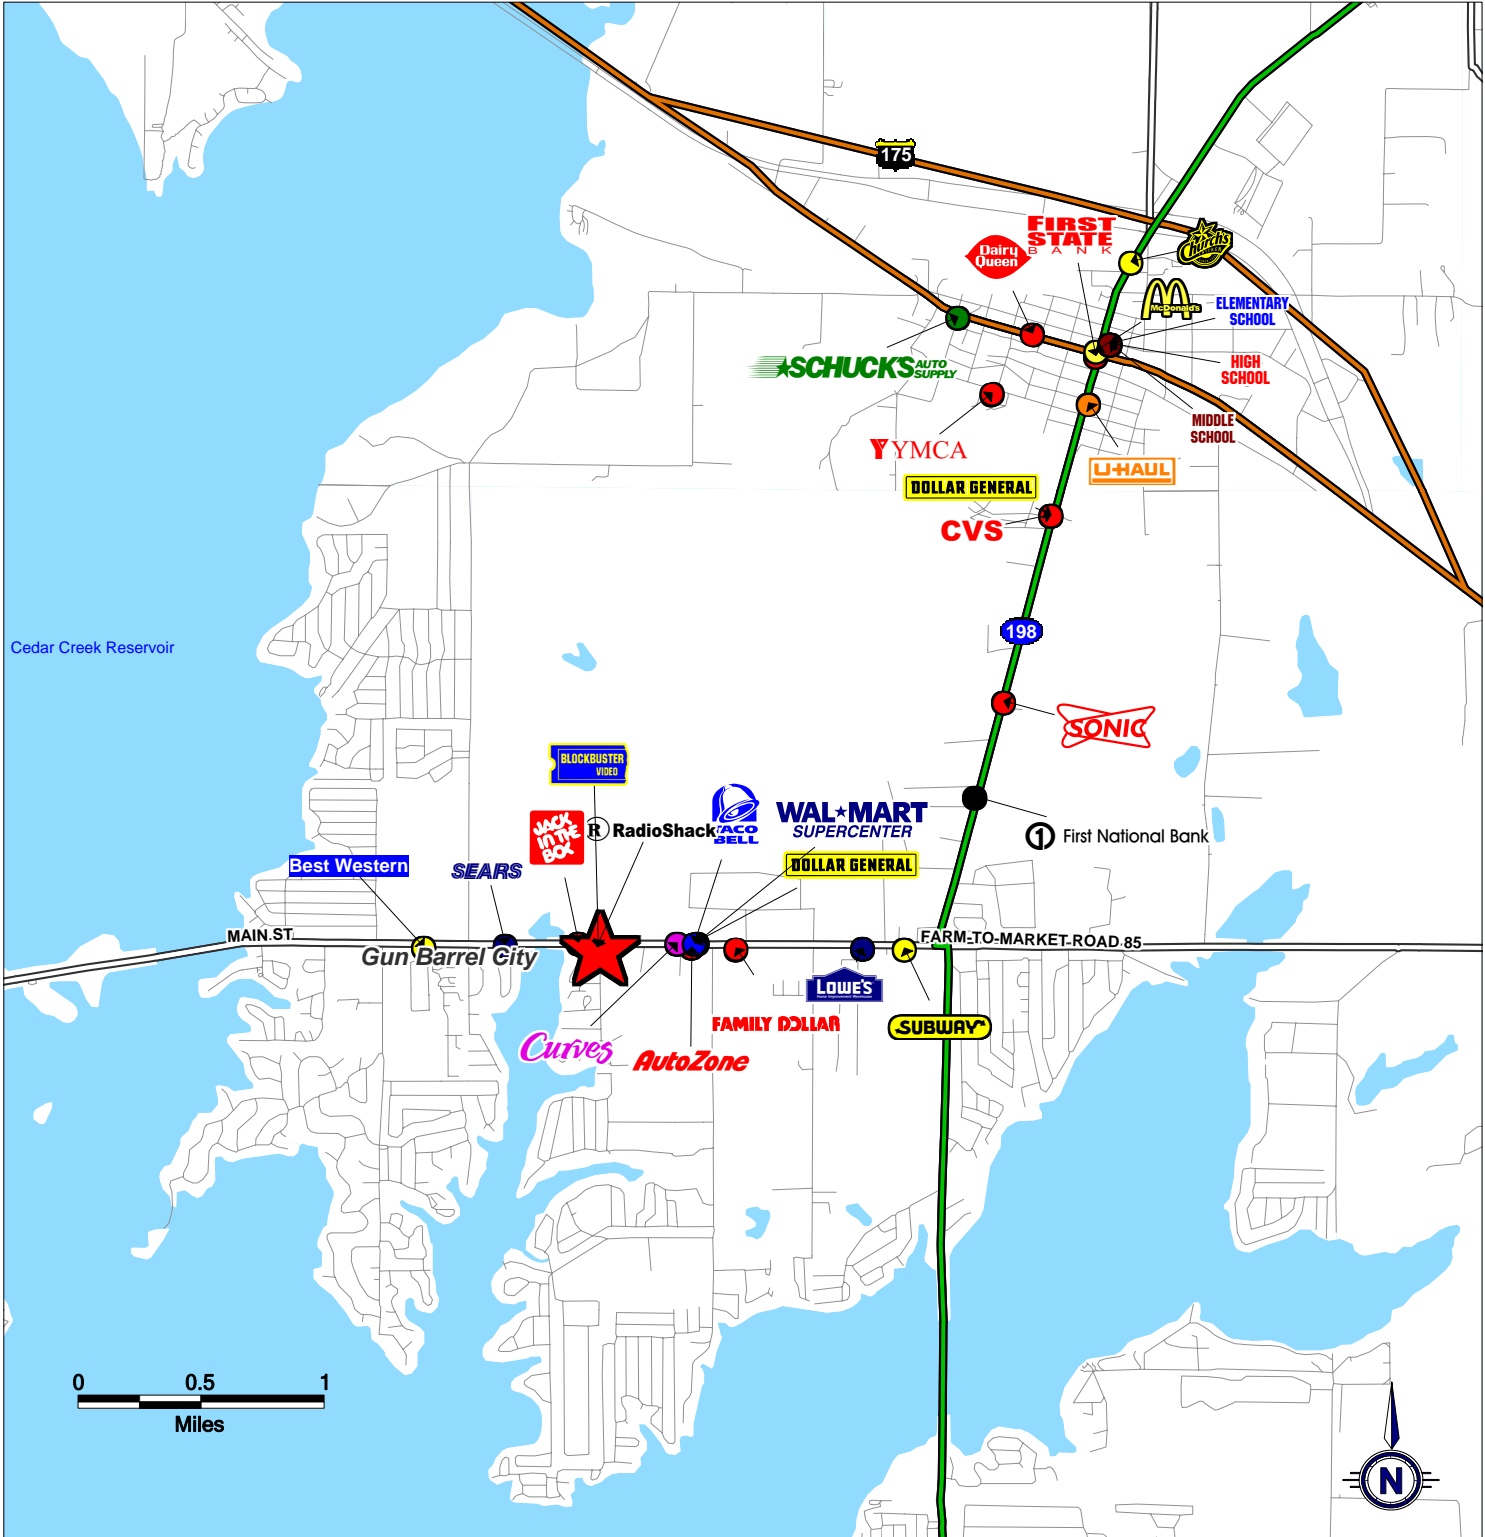

Hwy 334 at Pleasureland Gun Barrel City, Texas

National Retailer Map

July 2006

Lat: 32.341 Lon: -96.1258 Zoom: 6 mi. Logos are for identification purposes only and may be trademarks of their respective companies.

This map was produced using data from private and government sources deemed to be reliable. The information herein is provided without representation or warranty.